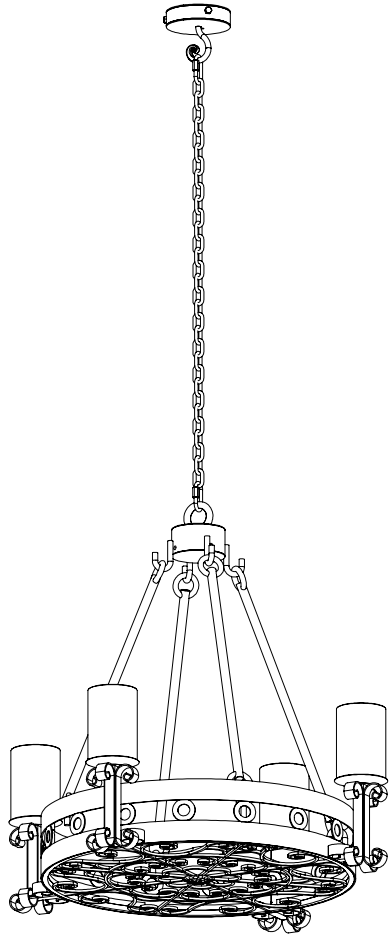

Santangelo

—Lighting & Design—

ISOMETRIC VIEW

Regency 1 Tier Chandelier

Custom Chandelier

WEIGHT:	79 lbs
CANOPY:	Heavy duty
CHAIN:	Loop 5/16"
SHADE:	Amber onyx
LENS:	N/A
LIGHT NO:	4
BASE:	Medium (4")
FINISH:	Matte Black
ENGINEERED:	Dalia de la Torre

22/2/2021

FRONT VIEW

BOTTOM VIEW

ISOMETRIC VIEW

Regency 1 Tier Chandelier