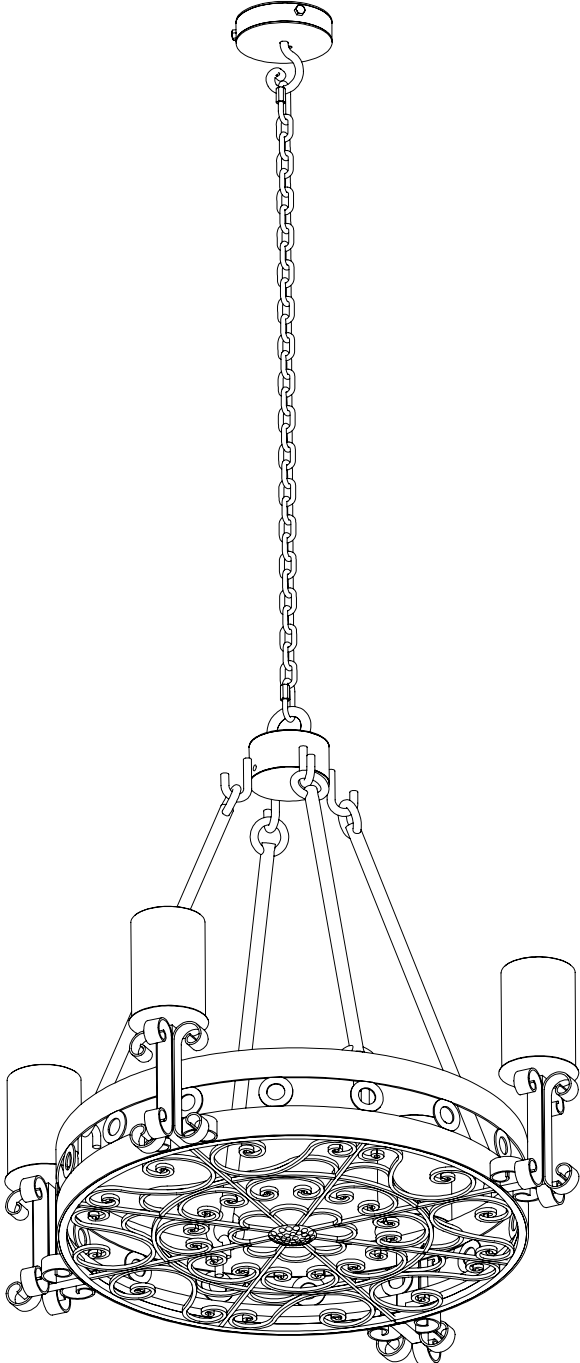

Santangelo

—Lighting & Design—

ISOMETRIC VIEW

Regency 1 Tier Chandelier

Custom Chandelier

WEIGHT:	79 lbs
CANOPY:	Heavy duty
CHAIN:	Loop 5/16"
SHADE:	Amber onyx
LENS:	N/A
LIGHT NO:	4
BASE:	Medium (4")
FINISH:	Matte Black
ENGINEERED:	Dalia de la Torre

22/2/2021

FRONT VIEW

BOTTOM VIEW

ISOMETRIC VIEW

Regency 1 Tier Chandelier