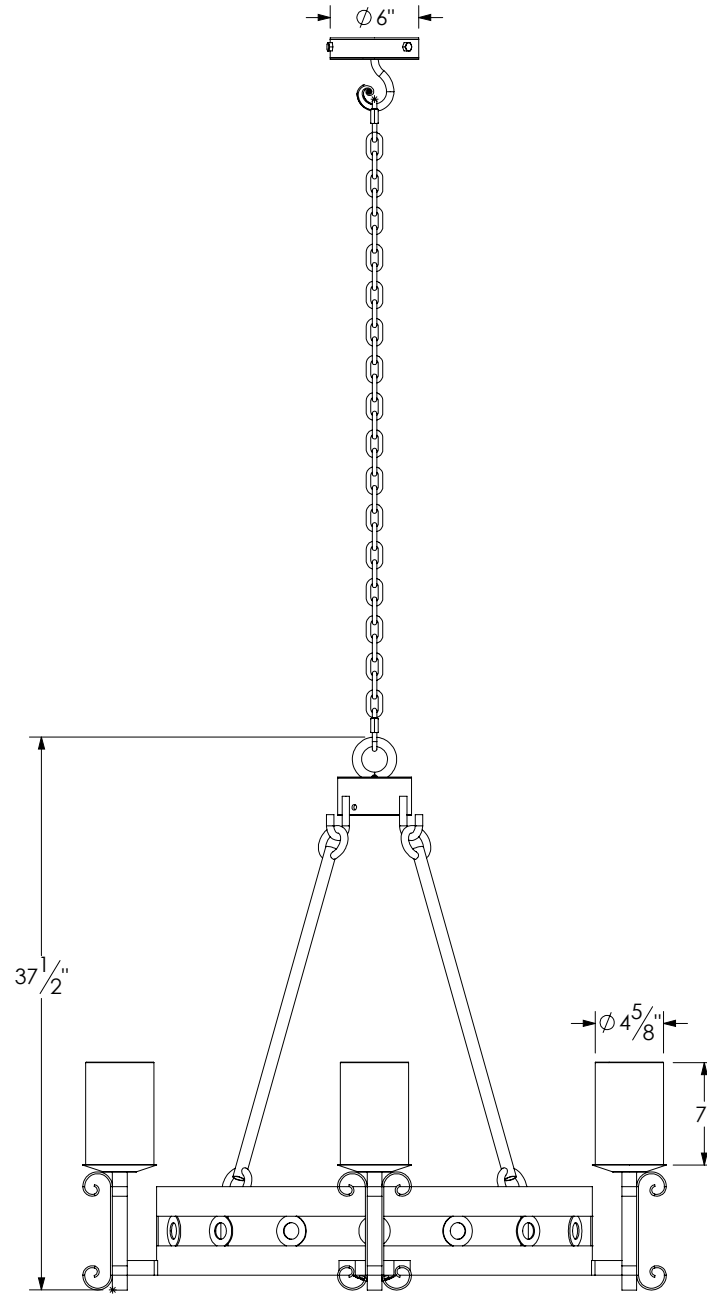

Santangelo

—Lighting & Design—

ISOMETRIC VIEW

Regency 1 Tier Chandelier

Custom Chandelier

WEIGHT:	79 lbs
CANOPY:	Heavy duty
CHAIN:	Loop 5/16"
SHADE:	Amber onyx
LENS:	N/A
LIGHT NO:	4
BASE:	Medium (4")
FINISH:	Matte Black
ENGINEERED:	Dalia de la Torre

22/2/2021

FRONT VIEW

BOTTOM VIEW

ISOMETRIC VIEW

Regency 1 Tier Chandelier