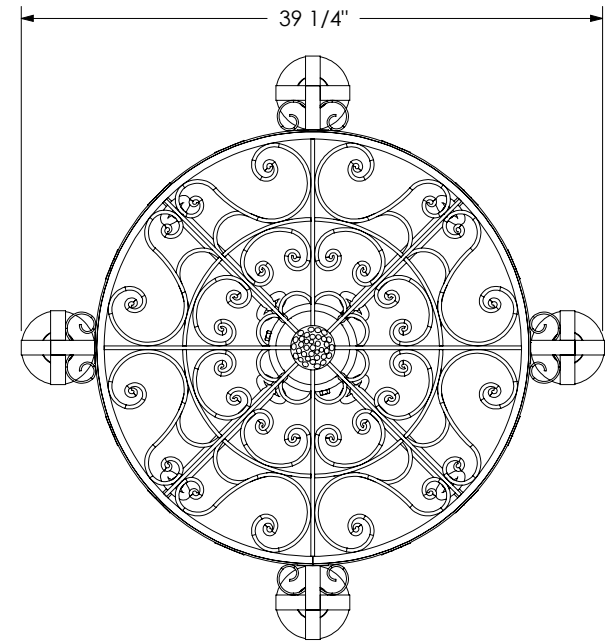

Santangelo

—Lighting & Design—

ISOMETRIC VIEW

Regency 1 Tier Chandelier

Custom Chandelier

WEIGHT:	79 lbs
CANOPY:	Heavy duty
CHAIN:	Loop 5/16"
SHADE:	Amber onyx
LENS:	N/A
LIGHT NO:	4
BASE:	Medium (4")
FINISH:	Matte Black
ENGINEERED:	Dalia de la Torre

22/2/2021

FRONT VIEW

BOTTOM VIEW

ISOMETRIC VIEW

Regency 1 Tier Chandelier